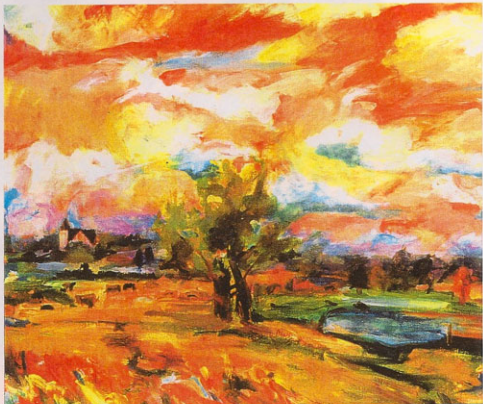

LYNN NOELLE RUSHTON

brings "the Texas native's bravado and love of the West" to her work. She received a BFA from Vanderbilt University and has won awards nationally for her work that combines the aesthetics of post-Impressionist European art with subject matter that resonates with the American Scene painters of the 30s and 40s. Using oils and the ancient hot wax medium of encaustic, Rushton refers to her works as "painted stories," and focuses on the rural landscape as well as community, urban, and everyday life. Rushton has painted in Europe and Asia and lives today in Dallas.

Wally Workman Gallery, Austin, Texas, (512) 472-7428, wallyworkmangallery.com

Highway 6 by Lynn Noelle Rushton, oil, 30 x 40 inches